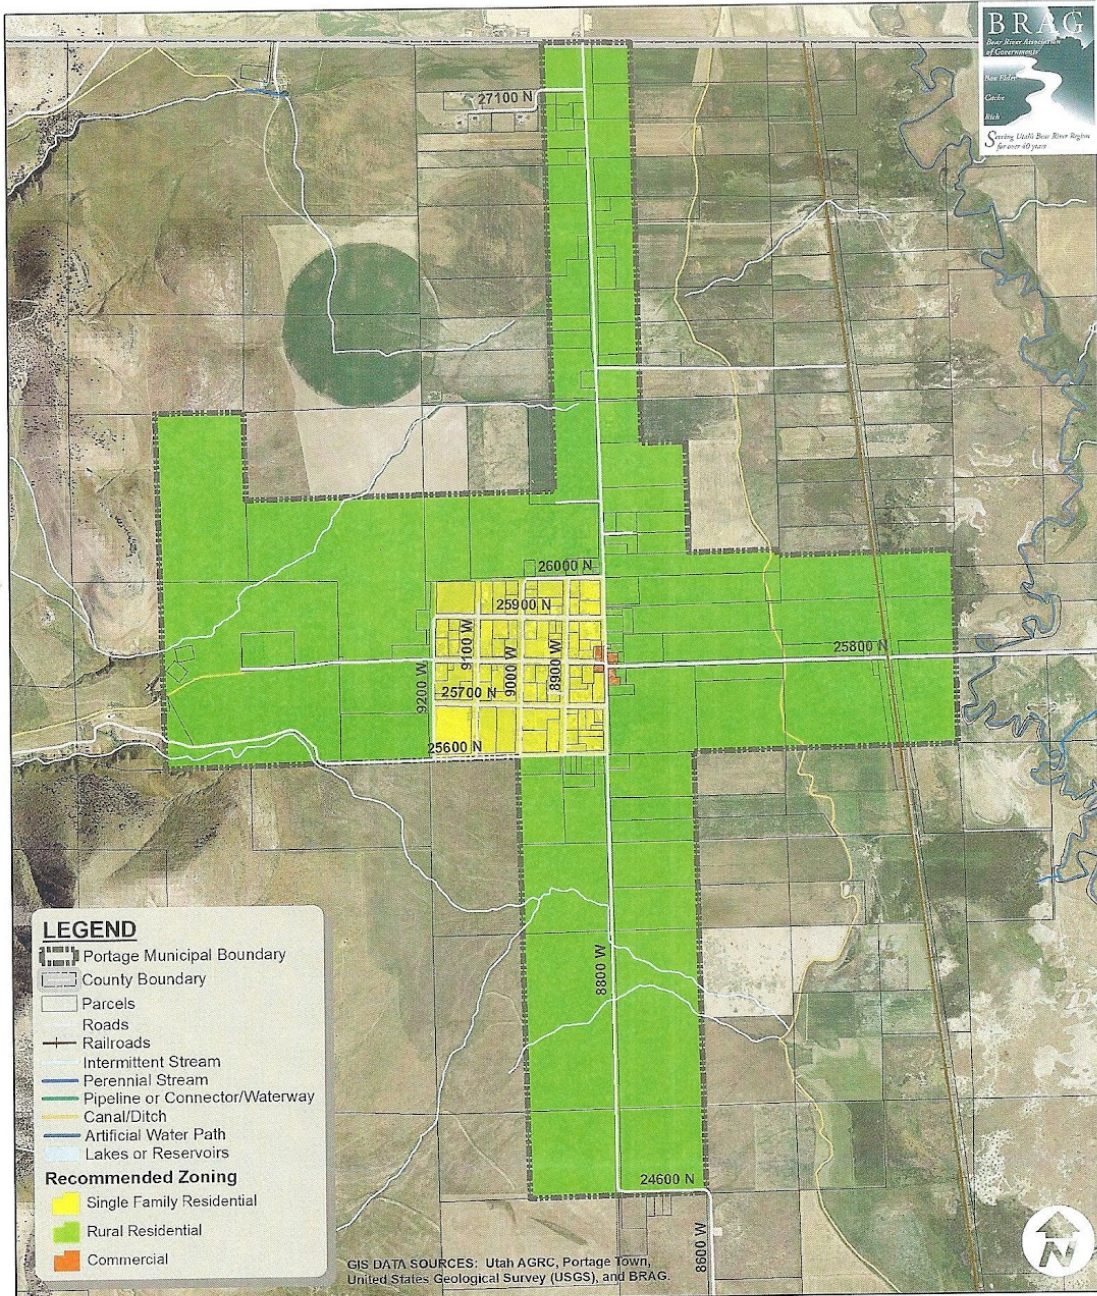

116.0 Zoning Map (Adopted 1-9-2019)

0 0.25 0.5 1 Miles

Current Zoning - 2018

PORTAGE TOWN
2018 General Plan Update